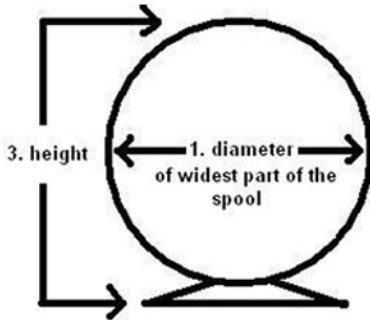

Vom Hofe Reel Measurements

Please give me accurate measurements of the reel's: Diameter
Width
Height

of whatever sticks out most on backplate across spool to tip of handle

Hardy Reel Measurements

I need these 5 accurate measurements

of whatever sticks out most on backplate across spool to tip of handle