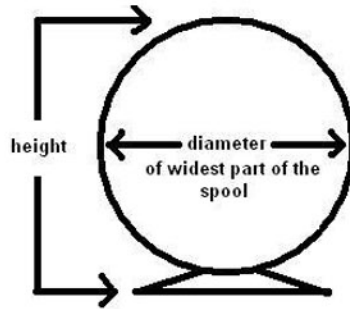

Vom Hofe Reel Measurements

Please give me accurate measurements of the reel's: Diameter
Width
Height

of whatever sticks out most on backplate across spool to tip of handle

Hardy Reel Measurements

I need these 5 accurate measurements

of whatever sticks out most on backplate across spool to tip of handle